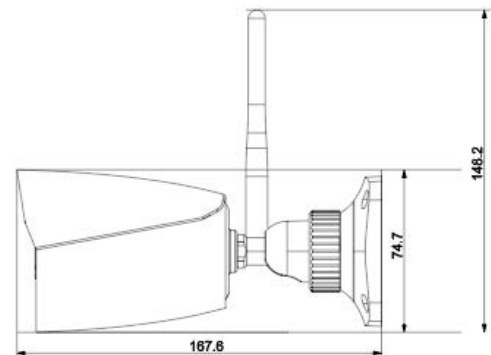

Wi-Fi	
Wireless Standards	IEEE802.11b/g/n
Frequency Range	2.4GHz ~ 2.4835 GHz
Channel Bandwidth	20MHz
Security	WEP, WPA-PSK/WPA2-PSK
Wireless Range	80m
Transfer Rates	11b: 11Mbps 11g: 54Mbps 1n: up to 150Mbps
Others	
Power Supply	DC12V/PoE
Power Consumption	< 5W
Operating Environment	-30 °C ~ 60 °C (-22°F ~ 140°F); Humidity: less than 95 % (non-condensing)
Storage Environment	-30 °C ~ 65 °C (-22°F ~ 149°F), Humidity: less than 95 % (non-condensing)
Dimensions (mm)	167.6 × 74.7 × 148.2
Weight (net)	Approx. 0.465KG
Installation	Ceiling mounting; Wall mounting
Certificate	CE, FCC
Environmental Protection	Complies with Directive EU RoHS, WEEE(2012/19/EU), directive 94/62/EC and REACH(EC1907/2006)

DIMENSIONS