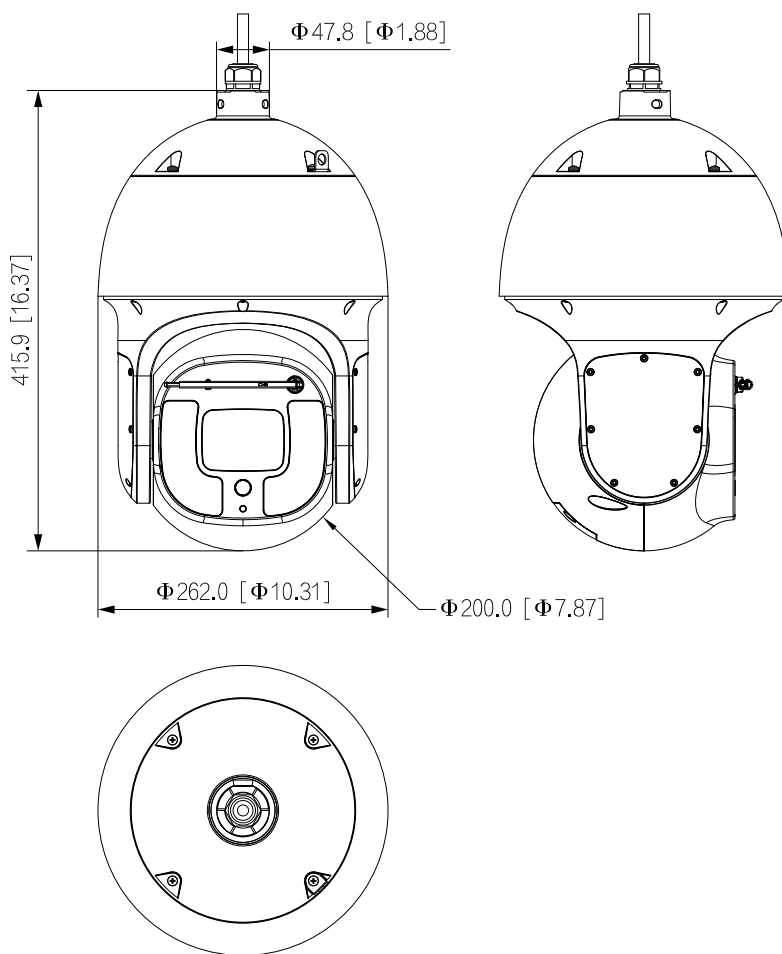

Dimensions (mm[inch])

Technical Specification

Camera

Image Sensor	1/1.8" CMOS
Pixel	8 MP
Max. Resolution	3840 (H) x 2160 (V)
ROM	8 GB
RAM	2 GB
Electronic Shutter Speed	1/1 s–1/30,000 s
Scanning System	Progressive
Min. Illumination	Color: 0.005 lux@F1.4 B/W: 0.0005 lux@F1.4 0 lux@F1.4 (illuminator on)
Illumination Distance	500 m (1640.42 ft)
Illuminator On/Off Control	Zoom Prio; Manual; Smart IR
Illuminator Number	10 IR lights
Wiper	Smart wiper

Lens

Focal Length	5.6 mm–223 mm			
Max. Aperture	F1.4–F4.5			
Field of View	H: 63.9°–2.0°; V: 37.3°–1.1°; D: 71.2°–2.3°			
Optical Zoom	40x			
Focus Control	Auto; semi-auto; manual			
Close Focus Distance	0.5 m–2 m (1.64 ft–6.56 ft)			
Iris Control	Auto; manual			
DORI Distance	Detect	Observe	Recognize	Identify
	4,400 m (14,435.70 ft)	1,740 m (5,708.66 ft)	880 m (2,887.14 ft)	440 m (1,443.57 ft)